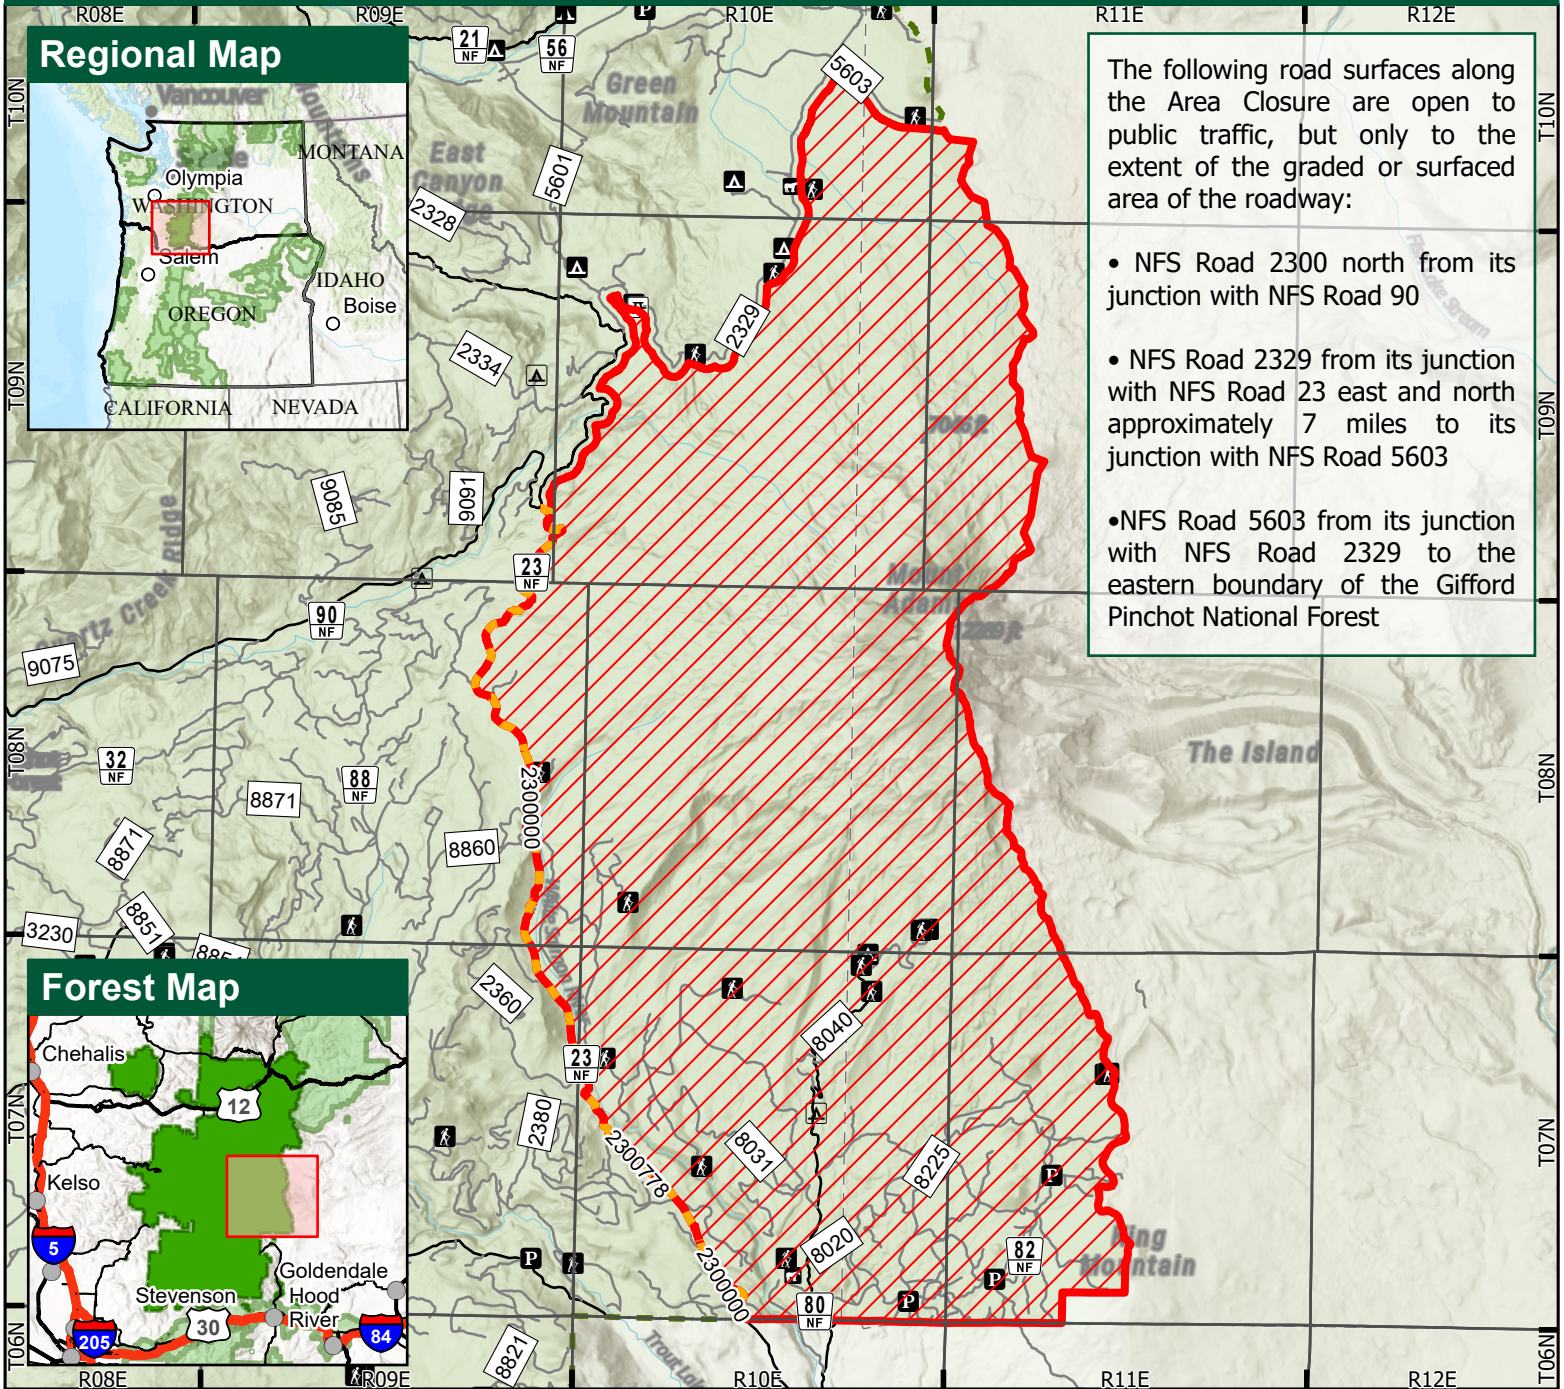

Williams Mine Fire Closure Exhibit A

Closure Number 06-03-03-24-03

Gifford Pinchot National Forest
Pacific Northwest Region

MAP LEGEND

Linear Closure	Roads Suitable for Passenger Cars
Area Closure	High Clearance Vehicles
USFS Admin Boundary	Township/Range Grid
National Forest Land	

NAD 1983 USFS R6 Albers
Data Sources: USDA Forest Service
8/28/2024

USDA is an equal opportunity provider, employer and lender. This product is reproduced from geospatial information prepared by the USDA Forest Service. Geospatial information and Geographic Information Systems (GIS) product accuracy may vary. Using GIS products for purposes other than those for which they were created may yield inaccurate or misleading results. USDA Forest Service reserves the right to correct, update, modify or replace GIS products without notification